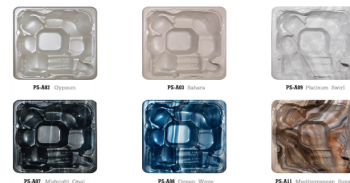

Colours for choice

Shell Options: