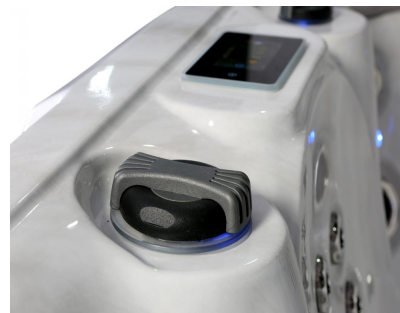

### Standard Configuration

Size:	2100 x 2100 x 900mm
Material:	Premium Acrylic
Seat Capacity:	5 Persons including 2 Loungers
PVC skirt:	1 Set
Stainless Steel Frame	1 Set
Stainless steel Air jets:	14 Pieces
Stainless steel Massage jets:	72 Pieces
LED Fountain:	4 Pieces
LED Waterfall:	1 Piece
Balboa Control system:	1 Piece
Balboa Water Heating System:	1 Piece
LX Whirlpool Pump:	2 Pump - 3 HP
LX Circulation Pump:	2 Pumps - 5 HP+1 Pump - 3HP
Spa light:	1 Piece
Illumination System - Mini LED:	14 Pieces
Corner lights:	4 Pieces
Ozone Generator	1 Piece
Aromatherapy Adaptor:	1 Piece
Pillows:	3 Pieces
Overflow Point:	1 Piece
Drainage:	1 Piece
Suction:	5 Pieces
Bottom tray:	1 Piece
Filter Cartridge:	1 Piece
Water diverter valves:	2 Pieces
Air diverter valves:	2 Pieces
Fountain & Waterfall diverter val	1 Piece
LED Music Speakers:	2 Pieces
Bluetooth Speaker system:	1 Set
Hot Tub Insulation Cover:	1 Set
3 Tier steps:	1 Set